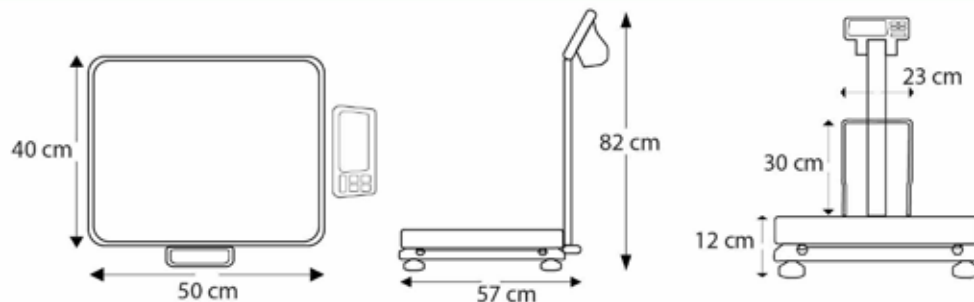

Stainless steel platform

Heavy duty, and Easy to clean platform scale from dust and dirt

Leveling foot and Leveling bubble

Easy and simple to adjust the level of the scale for accurate weighing

Display column and Tilt display pod

The column and tilting angle of the display unit is adjustable for better reading of display

Dimensions

Specifications

Model	PS-30B	PS-60B	PS-150B
Capacity (kg)	30 kg	60 kg	150 kg
Resolution (kg)	0.002 kg	0.005 kg	0.01 kg
Capacity (lb)	60 lb	120 lb	300 lb
Resolution (lb)	0.005 lb	0.01 lb	0.02 lb
Display Type	Back Light LCD Display, 5 segment, 3 cm Height		
Operating temperature	5-35° C		
Operating Humidity	25% - 95% RH		
Pan Size	40x50 cm		
Physical Dimension	40x50x80 cm		
Packaging Dimension	53x72x16 cm		
Power Supply	AC adapter 9 v 100 MA or 6 AA Battery		
Weight (Approximately)	12 kg		
Key	ON/OFF, HOLD, UNIT, ZERO, PRINT		
Standard Accessories	Display Cover, AC Adapter, Manual, CD Software		